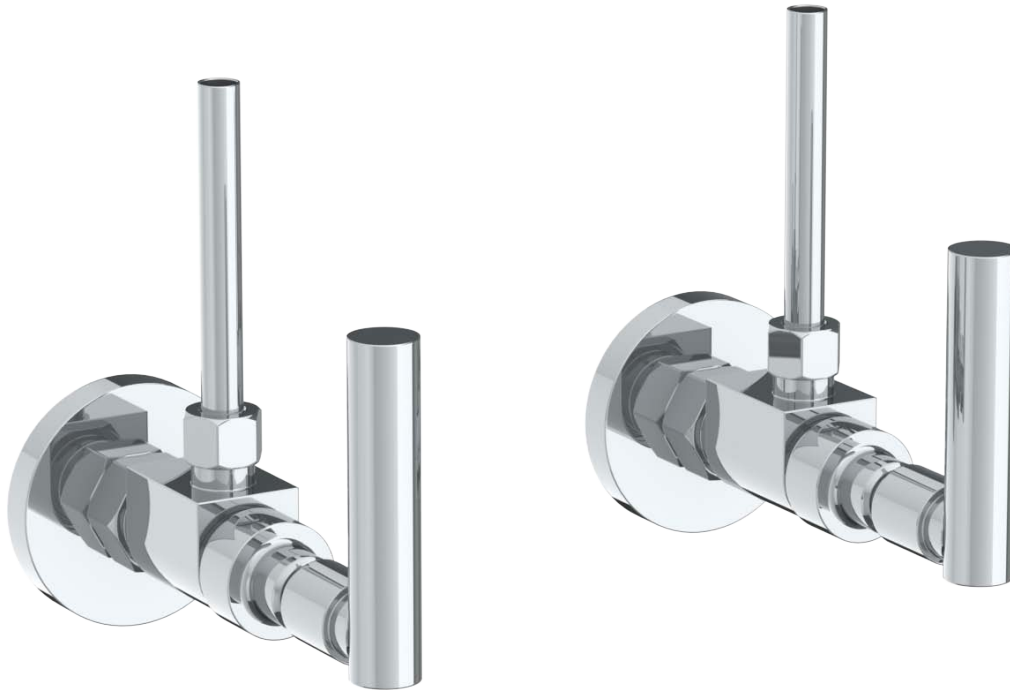

27-MAS1-CL15

Lavatory Angle Stop Kit

1/2" Compression x 3/8" OD Compression

WATERMARK DESIGNS 1/31/2019

350 Dewitt Ave Brooklyn NY 11207 USA T 718 257 2800 F 718 257 2144 info@watermark-designs.com

27-MAS1-CL16

Lavatory Angle Stop Kit

1/2" Compression x 3/8" OD Compression

WATERMARK DESIGNS 1/31/2019

350 Dewitt Ave Brooklyn NY 11207 USA T 718 257 2800 F 718 257 2144 info@watermark-designs.com

27-MAS1-CL14

Lavatory Angle Stop Kit

1/2" Compression x 3/8" OD Compression

WATERMARK DESIGNS 4/20/2018