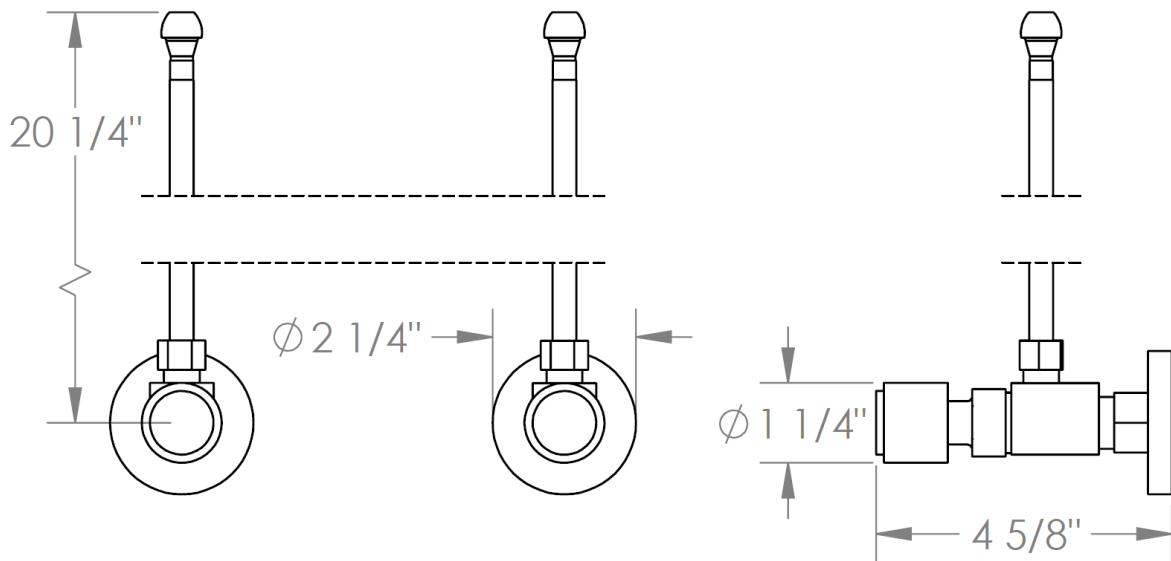

27-MAS1-CL15

Lavatory Angle Stop Kit

1/2" Compression x 3/8" OD Compression

WATERMARK DESIGNS 1/31/2019

350 Dewitt Ave Brooklyn NY 11207 USA T 718 257 2800 F 718 257 2144 info@watermark-designs.com

27-MAS1-CL16

Lavatory Angle Stop Kit

1/2" Compression x 3/8" OD Compression

WATERMARK DESIGNS 1/31/2019

350 Dewitt Ave Brooklyn NY 11207 USA T 718 257 2800 F 718 257 2144 info@watermark-designs.com

27-MAS1-CL14

Lavatory Angle Stop Kit

1/2" Compression x 3/8" OD Compression

WATERMARK DESIGNS 4/20/2018