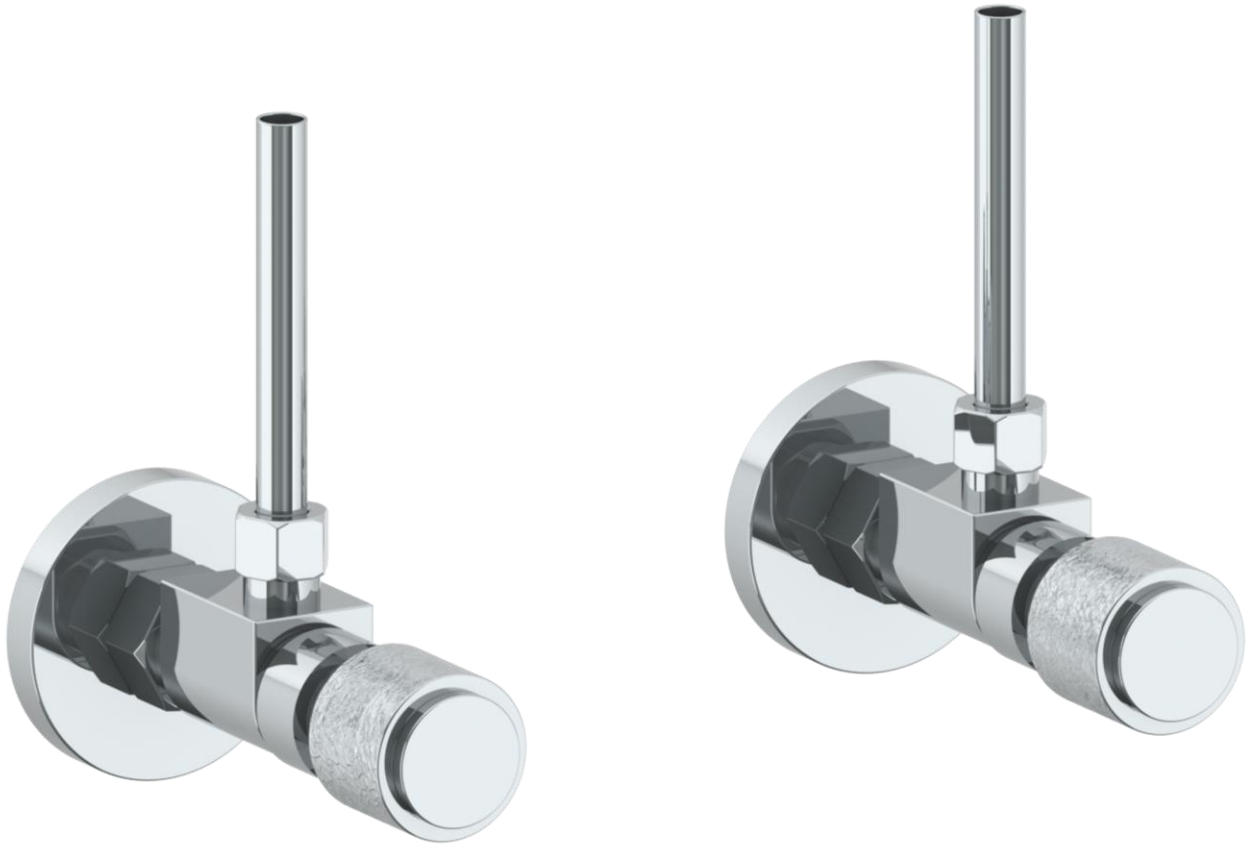

27-MAS1-CL15

Lavatory Angle Stop Kit

1/2" Compression x 3/8" OD Compression

WATERMARK DESIGNS 1/31/2019

350 Dewitt Ave Brooklyn NY 11207 USA T 718 257 2800 F 718 257 2144 info@watermark-designs.com

27-MAS1-CL16

Lavatory Angle Stop Kit

1/2" Compression x 3/8" OD Compression

WATERMARK DESIGNS 1/31/2019

350 Dewitt Ave Brooklyn NY 11207 USA T 718 257 2800 F 718 257 2144 info@watermark-designs.com

27-MAS1-CL14

Lavatory Angle Stop Kit

1/2" Compression x 3/8" OD Compression

WATERMARK DESIGNS 4/20/2018