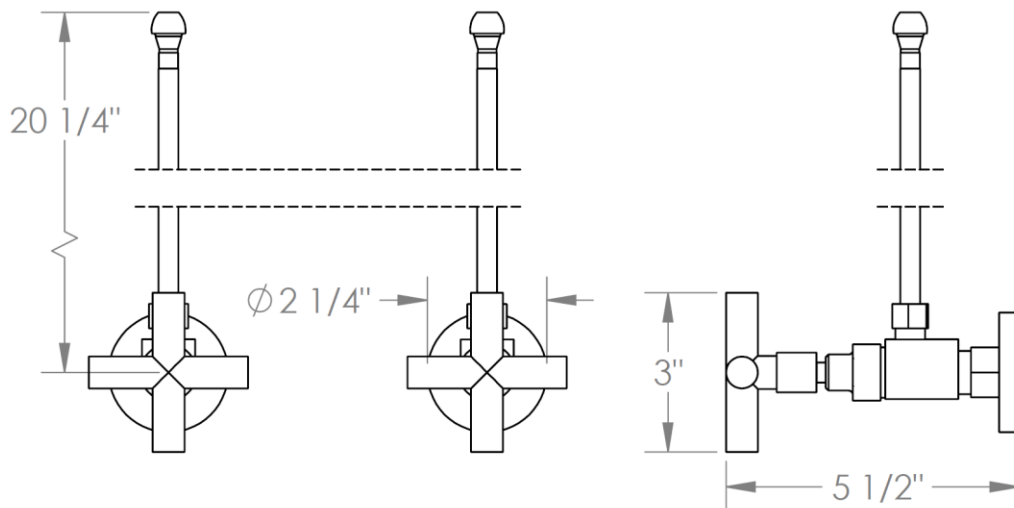

27-MAS1-CL15

Lavatory Angle Stop Kit

1/2" Compression x 3/8" OD Compression

WATERMARK DESIGNS 1/31/2019

350 Dewitt Ave Brooklyn NY 11207 USA T 718 257 2800 F 718 257 2144 info@watermark-designs.com

27-MAS1-CL16

Lavatory Angle Stop Kit

1/2" Compression x 3/8" OD Compression

WATERMARK DESIGNS 1/31/2019

350 Dewitt Ave Brooklyn NY 11207 USA T 718 257 2800 F 718 257 2144 info@watermark-designs.com

27-MAS1-CL14

Lavatory Angle Stop Kit

1/2" Compression x 3/8" OD Compression

WATERMARK DESIGNS 4/20/2018