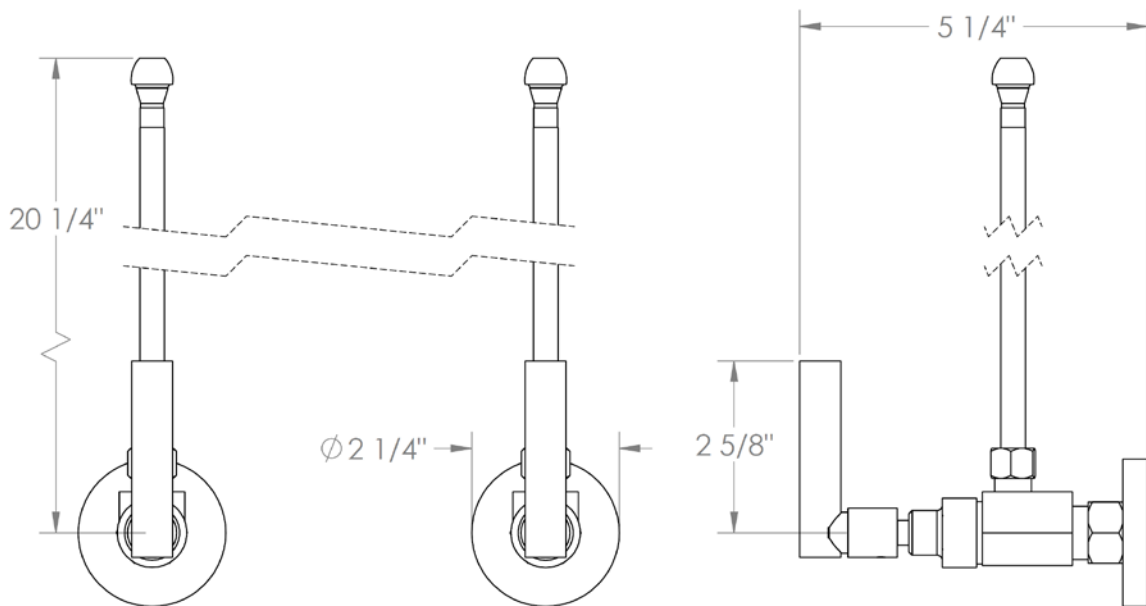

27-MAS1-CL15

Lavatory Angle Stop Kit

1/2" Compression x 3/8" OD Compression

WATERMARK DESIGNS 1/31/2019

350 Dewitt Ave Brooklyn NY 11207 USA T 718 257 2800 F 718 257 2144 info@watermark-designs.com

27-MAS1-CL16

Lavatory Angle Stop Kit

1/2" Compression x 3/8" OD Compression

WATERMARK DESIGNS 1/31/2019

350 Dewitt Ave Brooklyn NY 11207 USA T 718 257 2800 F 718 257 2144 info@watermark-designs.com

27-MAS1-CL14

Lavatory Angle Stop Kit

1/2" Compression x 3/8" OD Compression

WATERMARK DESIGNS 4/20/2018